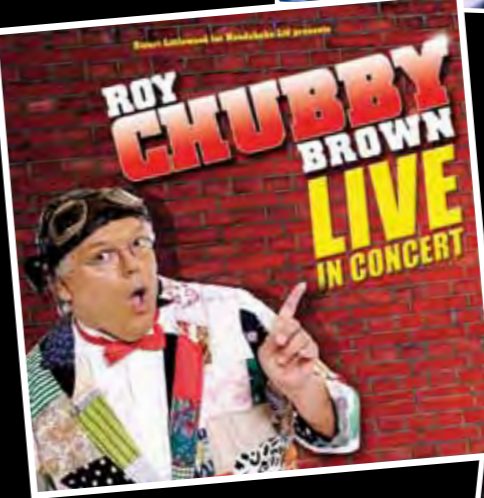

Coming in Autumn 2012...