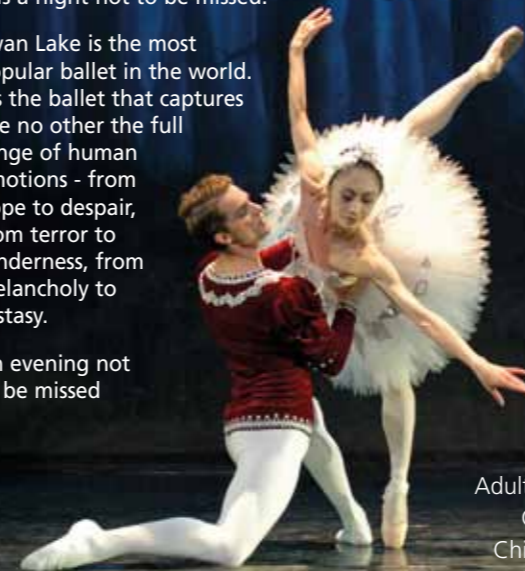

Vienna Festival Ballet presents SWAN LAKE

Music by Tchaikovsky

One of the best known love stories, performed by the ever popular Vienna Festival Ballet. Lavish costumes, stunning scenery, international stars, and the glorious music from Tchaikovsky make this a night not to be missed.

Swan Lake is the most popular ballet in the world. It's the ballet that captures like no other the full range of human emotions - from hope to despair, from terror to tenderness, from melancholy to ecstasy.

An evening not to be missed

www.viennafestivalballet.com
www.facebook.com/viennafestivalballetcompany

"Vienna Festival Ballet, with its talented array of young artistes, ensures you won't see dancers going through the motions"
- OXFORD TIMES

"This production looks and feels absolutely right"
- WORTHING HERALD

Tickets:
Adults £18.50,
Cons £16,
Child £12.50