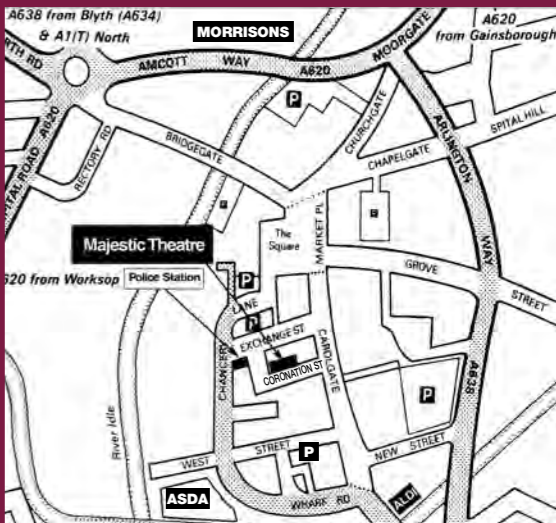

How to find us

Many visitors have a little difficulty in finding us, due to the pedestrianisation of the town centre. We have published a map showing exactly where we are, and hope this will help, but landmarks in our vicinity are Kings Park, Police Station and Asda Superstore, should you have any difficulty. In addition we are now in the Retford & Worksop Street plan and Guide. There are signs directing visitors to the Theatre on the main roads into Retford. The car park at the rear of Wilkinson's is very accessible from Arlington Way (town bypass) so for visitors coming to the Theatre by car it has its advantages. It is only about 300 yards to the Theatre.

Car Parking

We very much regret there is very little car parking space available in Coronation Street, although there is a little for the Disabled. There are car parks in Chancery Lane and West Street, which are quite near the Theatre.

Volunteers

The Majestic is indebted to all the work undertaken by our Volunteers, who organise and run every aspect of the theatre. Without their total commitment our Theatre could not continue. If you would like to help, in any small way, helping with numerous tasks, stage work, electrical and sound, box office, bar, cleaning, front of house etc. we are always pleased for any help, however small. Please tell Box Office of your interest in becoming part of a great team.

Mailing List

Why not stay in touch with what's happening at the Majestic by adding your name, address and telephone number to our mailing list. Please give Box Office your details. Alternatively visit the website and add yourself to the mailing list and receive show information straight to your email.

DATA PROTECTION ACT - The Majestic Theatre is committed to upholding the Data Protection principles of good handling practice. When processing your reservation, we will ask for your name, address and telephone number. This information may be used to keep you informed of forthcoming events and notify you of any changes to an event for which you have booked at the Majestic.

WHY NOT BECOME A MAJESTIC FRIEND?

Credit card charges are waived at the box office, you become eligible for discounted ticket offers* and will receive invitations to social events.
*Indicates Friends discounted show. Membership costs £10 single, £18 double. Why not pick up an application form when next in the theatre?

Sponsored Seats

By sponsoring a seat you will help us to replace some of the seats in the theatre. The cost is £20, which includes the fitting of a name plate should you wish it! Why not pick up a leaflet? Details of all sponsored seats are catalogued in a booklet, which is situated in the Theatre foyer.

Theatre Tours

If you would like to organise a tour of the theatre, for yourself, a party of friends or whatever please contact the Theatre.

Gift Vouchers

Our Theatre Gift Vouchers are now available in £5, £10 & £20 and have proved very popular since we introduced them. So why not treat a friend or relative to a voucher for that special occasion?

Licensed Bar

We have a licensed bar in the Circle foyer for the use of our Patrons, when drinks are served, prior to a show, and in the interval. We do run an 'Interval drinks order' scheme, for you to order your drinks before each show.

CIRCLE