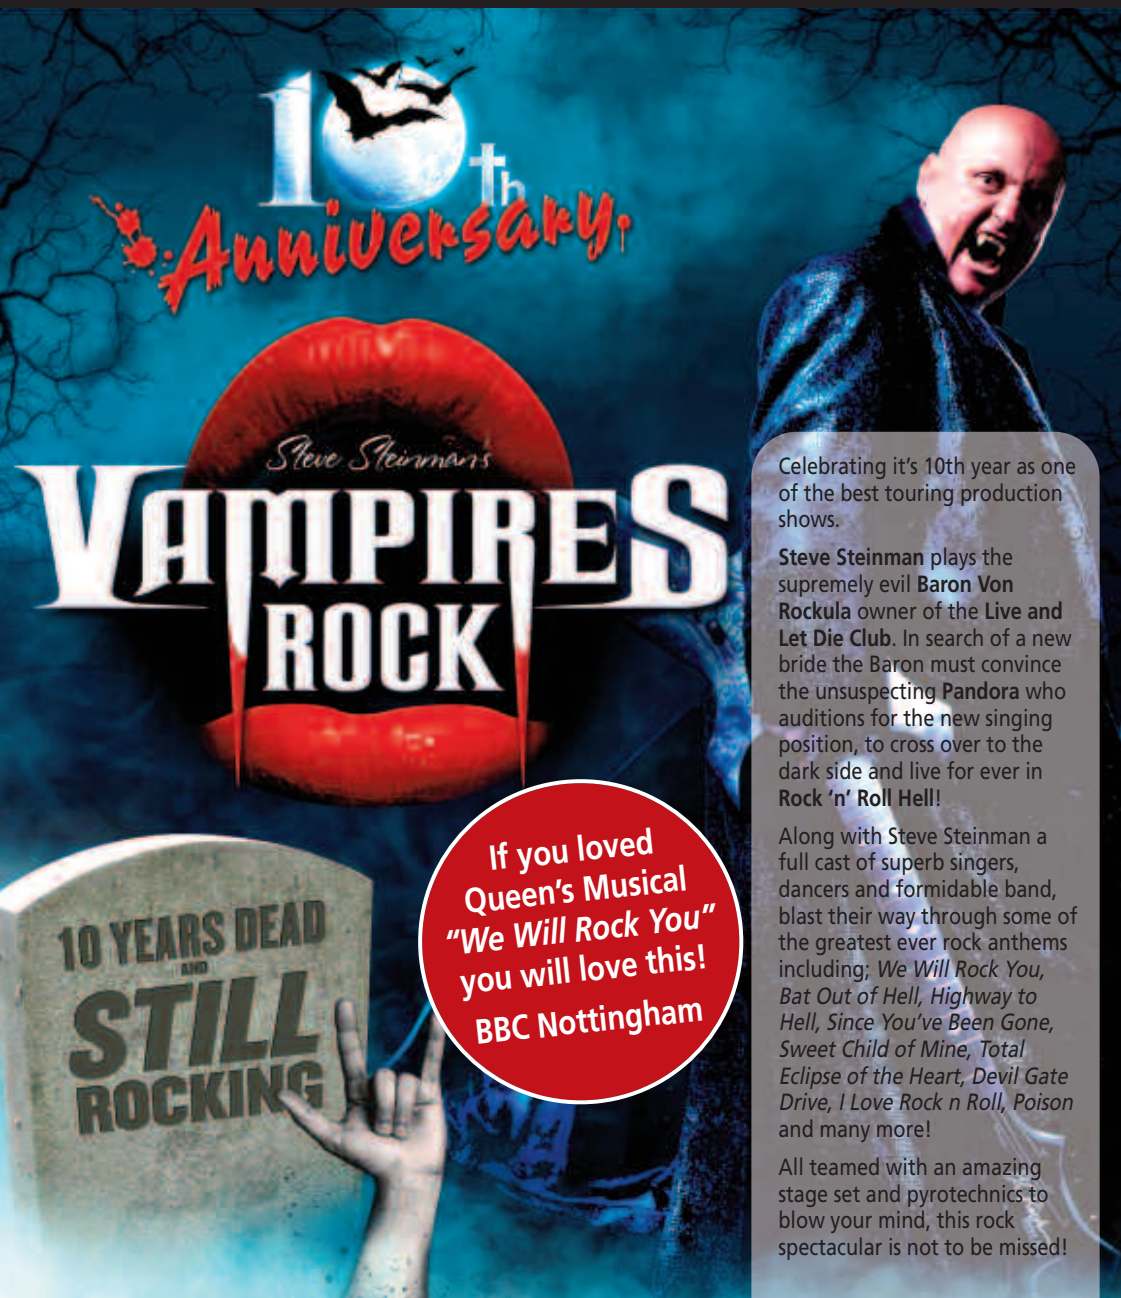

Friday 27th September
7.30pm

£21.00

VAMPIRES ROCK

Celebrating it's 10th year as one of the best touring production shows.

Steve Steinman plays the supremely evil **Baron Von Rockula** owner of the **Live and Let Die Club**. In search of a new bride the Baron must convince the unsuspecting **Pandora** who auditions for the new singing position, to cross over to the dark side and live for ever in **Rock 'n' Roll Hell!**

Along with Steve Steinman a full cast of superb singers, dancers and formidable band, blast their way through some of the greatest ever rock anthems including; *We Will Rock You*, *Bat Out of Hell*, *Highway to Hell*, *Since You've Been Gone*, *Sweet Child of Mine*, *Total Eclipse of the Heart*, *Devil Gate Drive*, *I Love Rock n Roll*, *Poison* and many more!

All teamed with an amazing stage set and pyrotechnics to blow your mind, this rock spectacular is not to be missed!

If you loved
Queen's Musical
"We Will Rock You"
you will love this!
BBC Nottingham