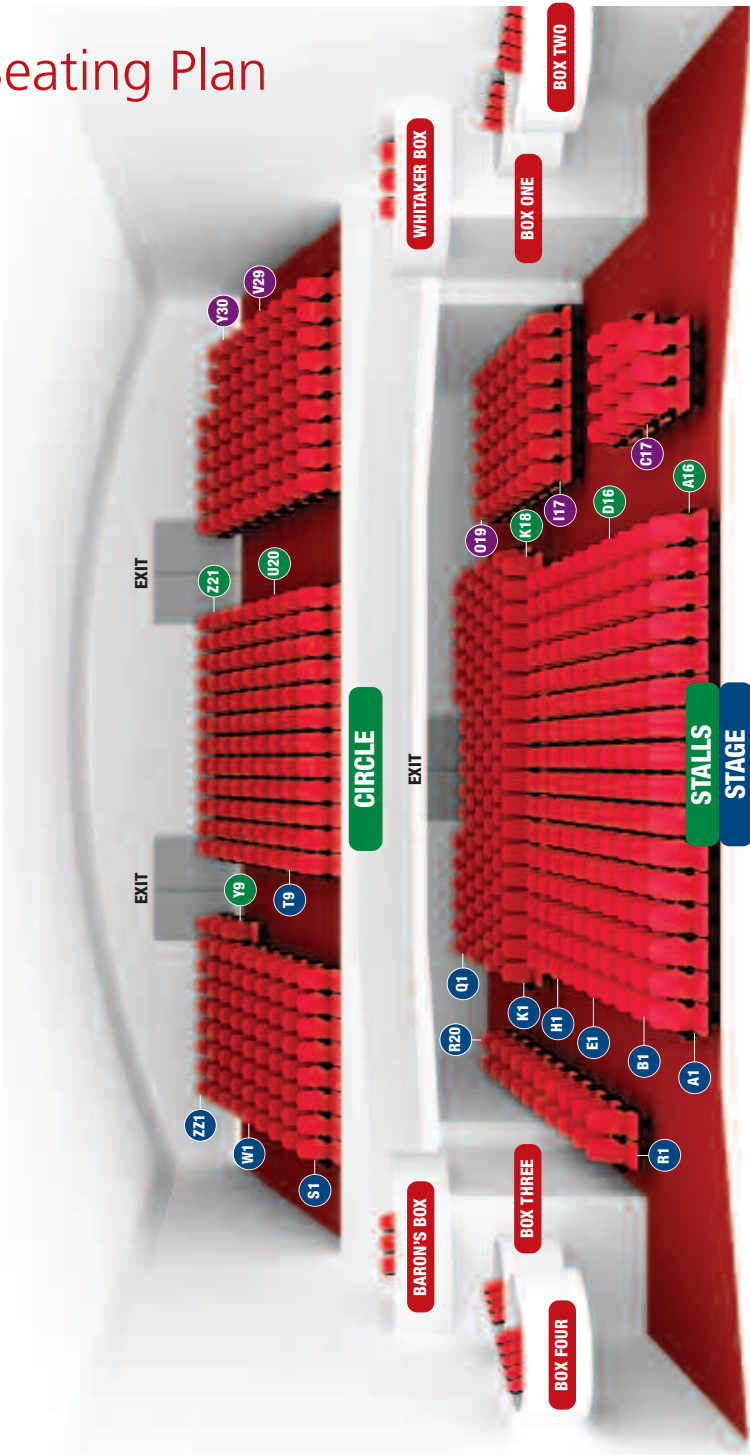

£40.00 Family

Opening Matinee - All tickets £9.00

Seating Plan

Wheelchairs can be placed next to seats
B1, D1, F1 & H1

Why not become a Majestic friend?

Credit card charges are waived at the box office, you become eligible for discounted ticket offers.* If you provide us with an email address, we will inform you as soon as shows go on sale. *Indicates Friends discounted show. Membership costs £10 single, £18 double. Why not pick up an application form when next in the theatre?